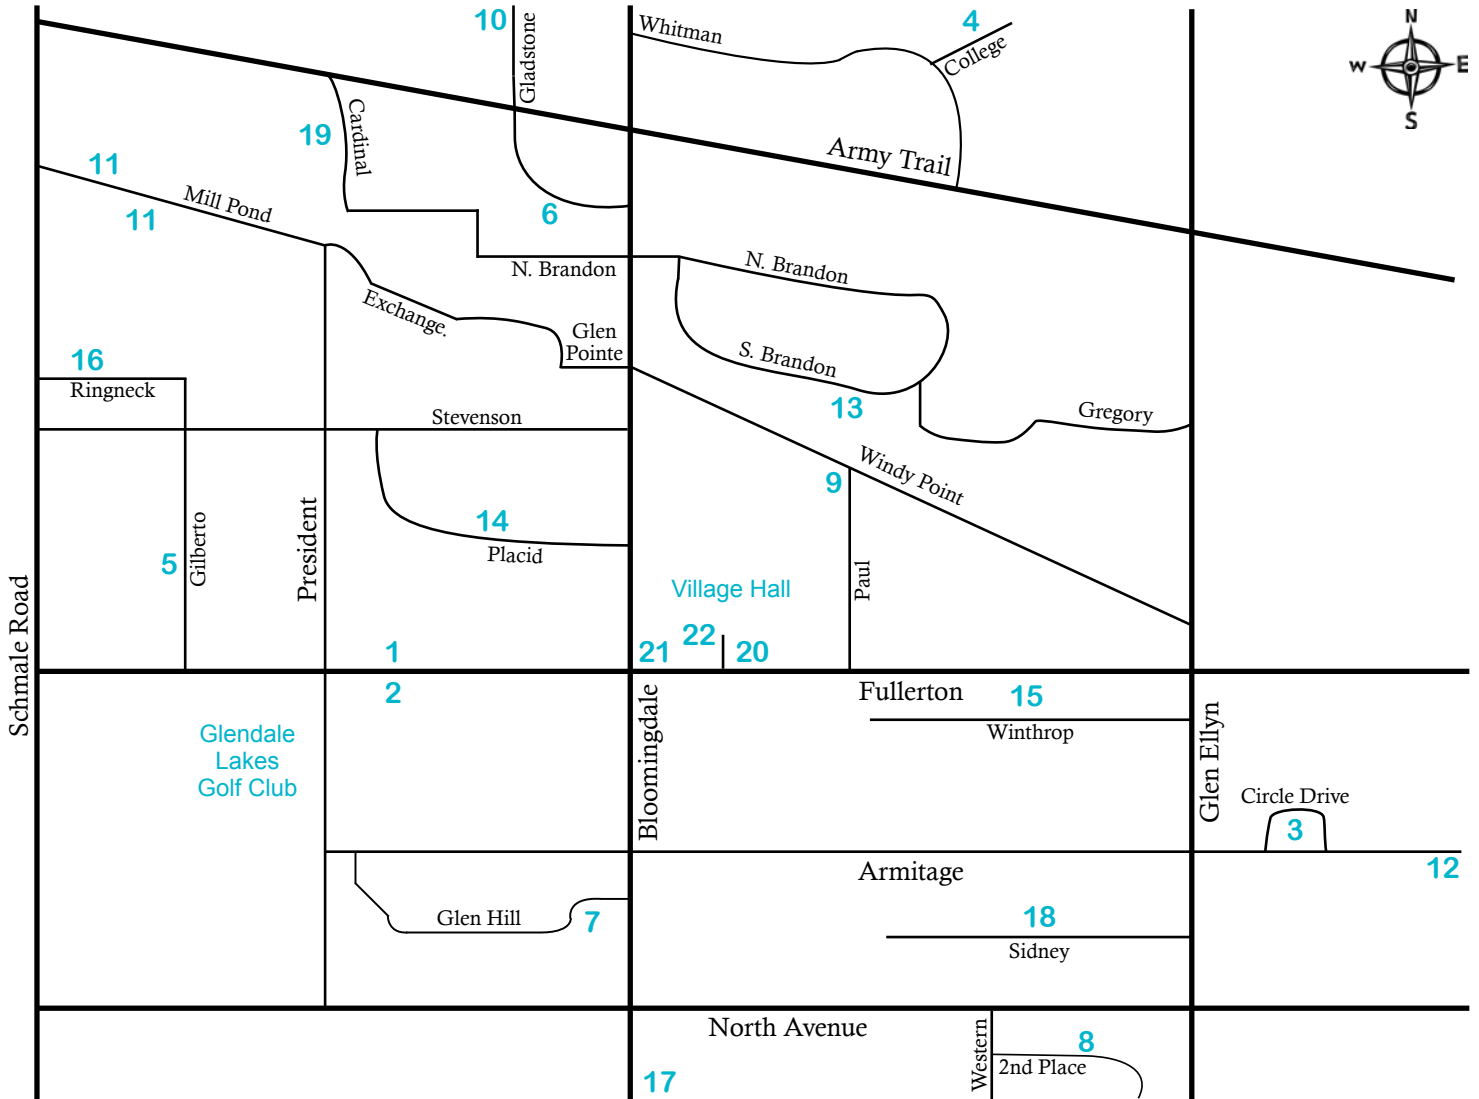

PARK MAP & AMENITIES

		Acreage	Skate Park	Rec. Center / Pool	Shelter	Baseball/Softball	Basketball Nets	Walking Path (Miles)	Football	Play Structure	Spray Pond	Soccer	Tennis (lighted)	Volleyball	Pond	Cricket Field	Historic Museum	Sled Hill	Indoor Soccer Field
1	Americana Park	5.2			1	1			1				2						
2	Camera Park	63.8	1		3	2	2		1		5				2		1		
3	Circle Park	1.3			1		1			1	1								
4	College Park	4.1			1	1	1			1									
5	Gilberto Park	0.28			1					1									
6	Gladstone Park	8.9			1			0.05							1				
7	Glen Hill Park	0.875								1									
8	Greenbriar Park	1.85			1			0.02		1									
9	Heritage Park	12.2						0.5		2				1			1		
10	Millenium Park	1.6			1		1			1									
11	Mill Pond Park	17.4			1					2					1				
12	Nazos Park	11.2				2		0.25	1	1			2						
13	Ollman Park	9.4			1	1	1			1		2	2	1					
14	Pheasant Ridge Park	0.87			1		2			1									
15	Reskin Park	8.5			3	1		0.5		1					1				
16	Ringneck Park	1.2			1					1									
17	Shorewood	0.49																	
18	Sidney Park	0.75								1									
19	Siems Park	15.7			1		2	0.75		1		2							
20	Safety Town	.68																	
21	Veterans Memorial Park	2.5																	
22	Sports Hub	11.2		1				0.09		1				1					1